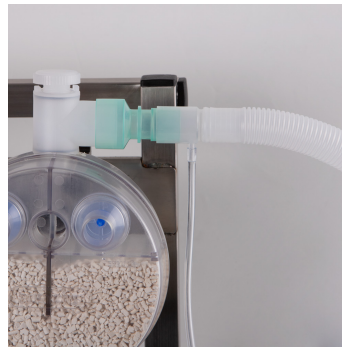

CO₂ MONITOR EXHAUST KIT

V1175

PRODUCT DESCRIPTION

Enable sample gases to be evacuated into your scavenge system

- CO₂ Monitor Exhaust Kit
- Complete with Scavenging tube (Adaptor V1175-003) and Scavenge Connector 22mm M/F with port (V1175-003)
- For monitors: V8200, V8401, V8402, V90041, V90043 V9400 Advisor Monitor & All IMEC's

ADDITIONAL INFORMATION

Animal	N/A
SKU	V1175
Brand	Burtons
Type	Other
Monitor Fit	Cardell 9401, Surgi Vet Advisor

Good to know...

At Burtons we know you have a choice to shop with us, that is why we always aim to delight our customers with a fast, easy, shopping experience. Making and sourcing only the best products we can find to fit your needs. Price Matching: We regularly check all our prices against competitors so you don't have to. If you do find a like for like product cheaper we will aim to not just match it, but beat it! Backorders: All back ordered items will be ordered and shipped as quickly as we can to you. Special order items may take up to 4 weeks. Once ordered a member of our team will be in contact to keep you informed of estimated delivery dates. Returns Policy: You may return new, unworn or unused products within fourteen (14) days of delivery for a full refund of the cost of the goods, or an exchange if preferred. This is on top of your statutory rights