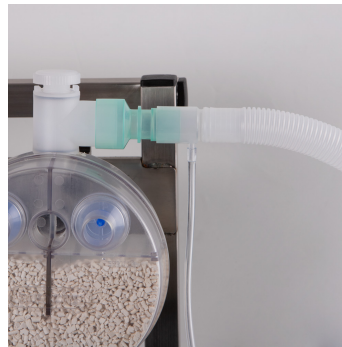

CO₂ MONITOR EXHAUST KIT

V1175

PRODUCT DESCRIPTION

Enable sample gases to be evacuated into your scavenge system

- CO₂ Monitor Exhaust Kit
- Complete with Scavenging tube (Adaptor V1175-003) and Scavenge Connector 22mm M/F with port (V1175-003)
- For monitors: V8200, V8401, V8402, V90041, V90043 V9400 Advisor Monitor & All IMEC's

ADDITIONAL INFORMATION

| | |
|--------------------|---------------------------------|
| Animal | N/A |
| SKU | V1175 |
| Brand | Burtons |
| Type | Other |
| Monitor Fit | Cardell 9401, Surgi Vet Advisor |