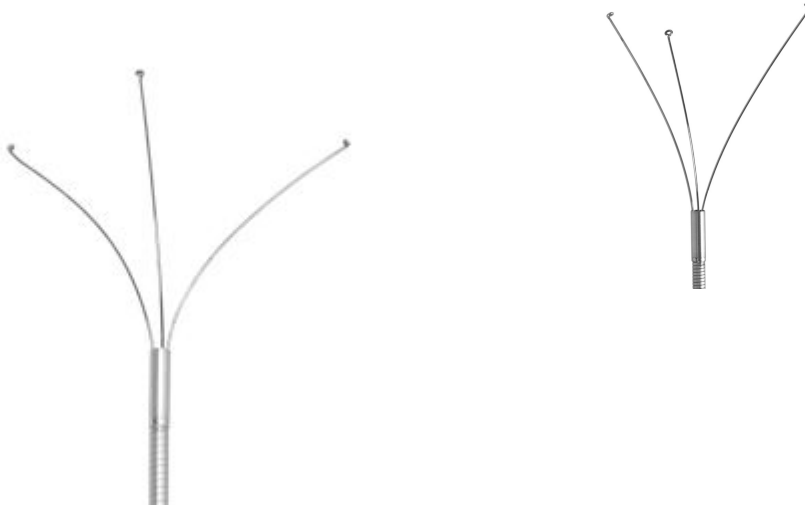

KINGWEI TRIPOD GRASPER

END-KW-GM*

PRODUCT DESCRIPTION

Kingwei Tripod Grasper in various working diameters and lengths.

ADDITIONAL INFORMATION

SKU

END-KW-GM*

Good to know...