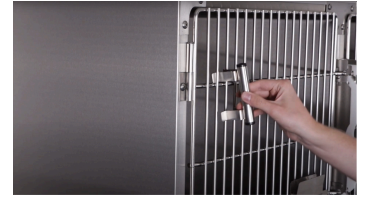

IVY CAGE BRACKET

129-405

PRODUCT DESCRIPTION

Securely attach your IVY infusion pump to a Burtons mesh cage door

- Mesh cage door fitting
- Suitable for the IVY infusion pump

ADDITIONAL INFORMATION

Animal	Small Animal
SKU	129-405
Colour/Style	Silver
Brand	Burtons

Good to know...

At Burtons we know you have a choice to shop with us, that is why we always aim to delight our customers with a fast, easy, shopping experience. Making and sourcing only the best products we can find to fit your needs. Price Matching: We regularly check all our prices against competitors so you don't have to. If you do find a like for like product cheaper we will aim to not just match it, but beat it! Backorders: All back ordered items will be ordered and shipped as quickly as we can to you. Special order items may take up to 4 weeks. Once ordered a member of our team will be in contact to keep you informed of estimated delivery dates. Returns Policy: You may return new, unworn or unused products within fourteen (14) days of delivery for a full refund of the cost of the goods, or an exchange if preferred. This is on top of your statutory rights