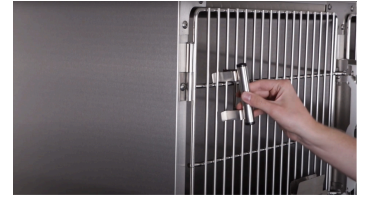

IVY CAGE BRACKET

129-405

PRODUCT DESCRIPTION

Securely attach your IVY infusion pump to a Burtons mesh cage door

- Mesh cage door fitting
- Suitable for the IVY infusion pump

ADDITIONAL INFORMATION

Animal	Small Animal
SKU	129-405
Colour/Style	Silver
Brand	Burtons