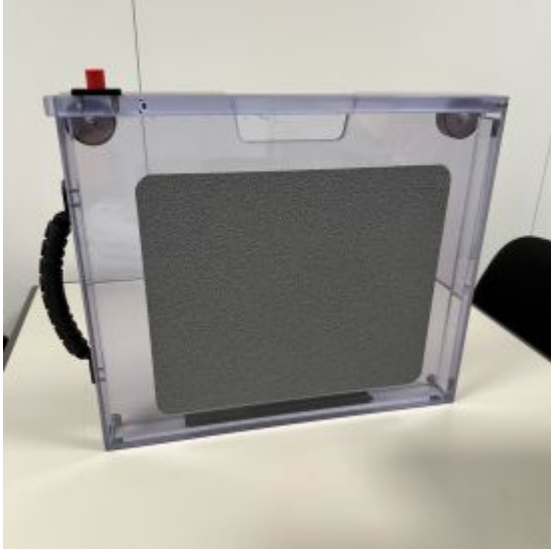

X-R MORE SKYLINE BOX 3543 (14" X 17") - CLEARANCE

XR-EX339SKY1417-CL-1

PRODUCT DESCRIPTION

X-R More Skyline Box 3543 (14" x 17")

S/N: 459292/Demo Stock

ADDITIONAL INFORMATION

SKU	XR-EX339SKY1417-cl-1
Animal	N/A