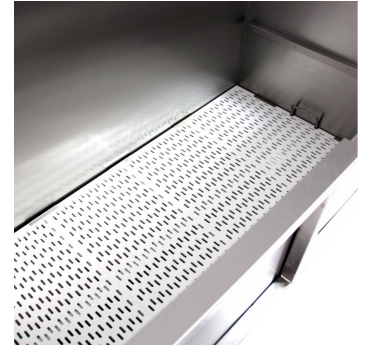

BURTONS PROFESSIONAL GROOMING BATH

120-100

**PRODUCT DESCRIPTION****A Professional, high quality, stainless steel grooming bath with sliding door**

High quality grooming bath with slide open door for ease of animal access and an adjustable depth base for easy reach and grooming. Constructed by Burtons in the UK from high quality, durable, stainless steel, this bath is the staple for many salons.

Key Features:

- Front Sliding door for ease of access.
- Stainless Steel back and side splash backs.
- Adjustable animal restraining/positioning loops.
- Sturdy Stainless Steel Frame with Adjustable feet.
- Easy Clean, anti-slip Polypropylene Height Adjustable Floor (can be positioned on 2 levels for smaller animals).
- Access Step Stool Included (can be stored under bath when not in use).
- Removable base.
- We can add holes for taps to your specifications if you prefer, please state at time of order.

Waste fittings not included*ADDITIONAL INFORMATION****Animal**

Small Animal

SKU

120-100

| | |
|--|------------------------------------|
| Colour/Style | Stainless Steel |
| Overall Product Dimensions (mm) | 1280mm x 710mm x 880mm (LWH) |
| Brand | Burtons |
| Material of bath | Stainless Steel |
| Adjustable Height Floor | Yes |
| Restraining bar | Yes |
| Built-in Shower Fitment | No |
| Internal Bath Size(mm) | 1430mm Splash Back, 500mm Deep Tub |
| Includes Step Stool? | Yes |