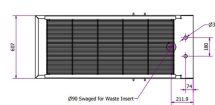

BURTONS SQUARE-END TUB TABLE

125-220-BUNDLE*

PRODUCT DESCRIPTION

Designed with a stainless steel tub top and laminate base, this unit makes dirty ops, dental work and other dirty procedures easier, cleaner and more efficient

Featuring a 5.25" (13.34cm) deep heavy gauge 304-grade stainless steel tub with a long length removable grill and double door storage cupboard, the square end tub table is a cost effective addition to your practice.

Features Include:

- Dimensions: 152cm L x 61cm W x90 cm H
- Complete with double door storage cupboard
- Left and right handed (You decide on install)
- Stainless steel tub

- Stainless steel grill
- Knee space design
- Taps and waste supplied separately