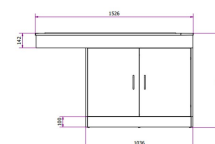

BURTONS SQUARE-END TUB TABLE

125-220-BUNDLE*

PRODUCT DESCRIPTION

Designed with a stainless steel tub top and laminate base, this unit makes dirty ops, dental work and other dirty procedures easier, cleaner and more efficient

Featuring a 5.25" (13.34cm) deep heavy gauge 304-grade stainless steel tub with a long length removable grill and double door storage cupboard, the square end tub table is a cost effective addition to your practice.

Features Include:

- Dimensions: 152cm L x 61cm W x90 cm H
- Complete with double door storage cupboard
- Left and right handed (You decide on install)
- Stainless steel tub

- Stainless steel grill
- Knee space design
- Taps and waste supplied separately