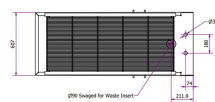

BURTONS SQUARE-END TUB TABLE

125-220-BUNDLE*

PRODUCT DESCRIPTION

Designed with a stainless steel tub top and laminate base, this unit makes dirty ops, dental work and other dirty procedures easier, cleaner and more efficient

Featuring a 5.25" (13.34cm) deep heavy gauge 304-grade stainless steel tub with a long length removable grill and double door storage cupboard, the square end tub table is a cost effective addition to your practice.

Features Include:

- Dimensions: 152cm L x 61cm W x 90 cm H
- Complete with double door storage cupboard
- Left and right handed (You decide on install)
- Stainless steel tub

- Stainless steel grill
- Knee space design
- Taps and waste supplied separately