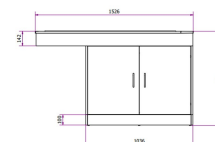

BURTONS SQUARE-END TUB TABLE

125-220-BUNDLE*

PRODUCT DESCRIPTION

Designed with a stainless steel tub top and laminate base, this unit makes dirty ops, dental work and other dirty procedures easier, cleaner and more efficient

Featuring a 5.25" (13.34cm) deep heavy gauge 304-grade stainless steel tub with a long length removable grill and double door storage cupboard, the square end tub table is a cost effective addition to your practice.

Manufactured to last

We don't just supply it! It was designed and built by Burtons in the UK at our principle manufacturing facility in Maidstone, Kent Using the latest CNC's and laser manufacturing processes and high quality materials this product has been engineered from the ground up & built to last!

Features Include:

- Dimensions: 152cm L x 61cm W x90 cm H
- Complete with double door storage cupboard
- Left and right handed (You decide on install)
- Stainless steel tub