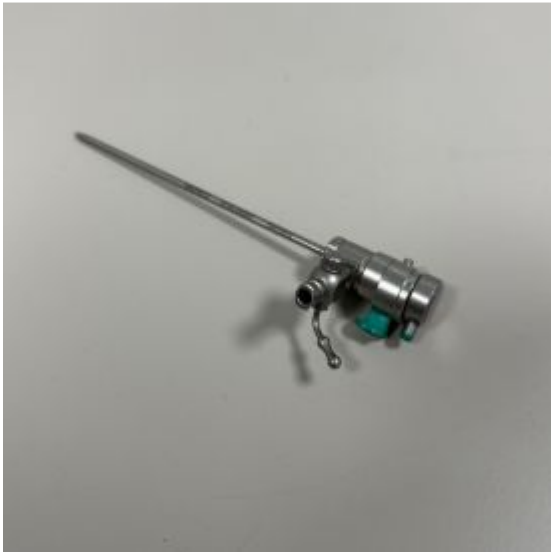

HIGH FLOW ARTHROSCOPY SHEATH - CLEARANCE BUNDLE

END-S140-2434R-CL

PRODUCT DESCRIPTION

High Flow Arthroscopy Sheath

1 Rotating Stopcock, 30 Degree For T141-2430 Including Blunt & Sharp Obturators

Includes:

- Wide Angle 2.4mm 30 Degree Arthroscope 14cm WL, Autoclavable (END-T141-2430)
- High Flow Arthroscopy Sheath, 1 Rotating Stopcock, 30 Degree For T141-2430 Including Blunt & Sharp Obturators (END-S140-2434R)

S/N: 0000765228

ADDITIONAL INFORMATION

| | |
|--------|-------------------|
| SKU | END-S140-2434R-cl |
| Animal | Mixed |

Good to know...

At Burtons we know you have a choice to shop with us, that is why we always aim to delight our customers with a fast, easy, shopping experience. Making and sourcing only the best products we can find to fit your needs. Price Matching: We regularly check all our prices against competitors so you don't have to. If you do find a like for like product cheaper we will aim to not just match it, but beat it! Backorders: All back ordered items will be ordered and shipped as quickly as we can to you. Special order items may take up to 4 weeks. Once ordered a member of our team will be in contact to keep you informed of estimated delivery dates. Returns Policy: You may return new, unworn or unused products within fourteen (14) days of delivery for a full refund of the cost of the goods, or an exchange if preferred. This is on top of your statutory rights