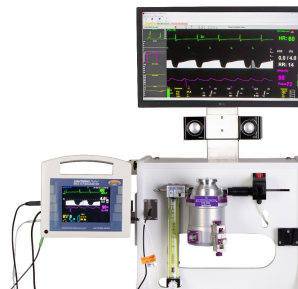

## VETRONIC VITALMONITOR SOFTWARE SUITE (DOWNLOAD)

VSL-VITALMONITOR-SOFTWARE

LIVE STREAM PATIENT DATA

AUTOMATIC ANAESTHETIC RECORD CREATION

### Vital Monitor - real-time monitoring software

Connect your Vetronic multi-parameter wirelessly or via a USB connection. All monitoring data from your unit will appear on the display. View a multi-patient screen, or the ECG trend/analyser display. You can start/stop recording data whenever you like.