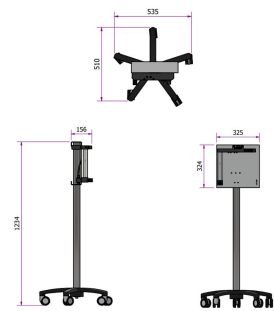

SOLITAIRE O² ANAESTHESIA MACHINE

127-100-BUNDLE

PRODUCT DESCRIPTION

Anaesthetic machine from the Burtons Value Range

A low cost alternative to other anaesthetic machines the solitaire is made from durable powder coated mild steel with high quality built-in 0-10 l/pm rotameter and emergency O² flush. The slim-line mobile base with stable 5 star design enables the machine to be easily transported around the practice, whilst being compact enough to be out the way during storage.

Add an optional E or F size cylinder kit for easy cylinder storage on-board the machine.

Features

- Monitor Shelf
- Stable 5 star mobile base
- 0-10 l/pm O² Rotameter with emergency O² Flush
- Corner unit outlet (BS22mm Male)
- Compact Design
- Available in piped gas or E or F Size Cylinder Versions
- Overall size: 122 H x 62cm Diameter (see diagram of dimensions above)
- Designed, developed and manufactured by Burtons in the UK