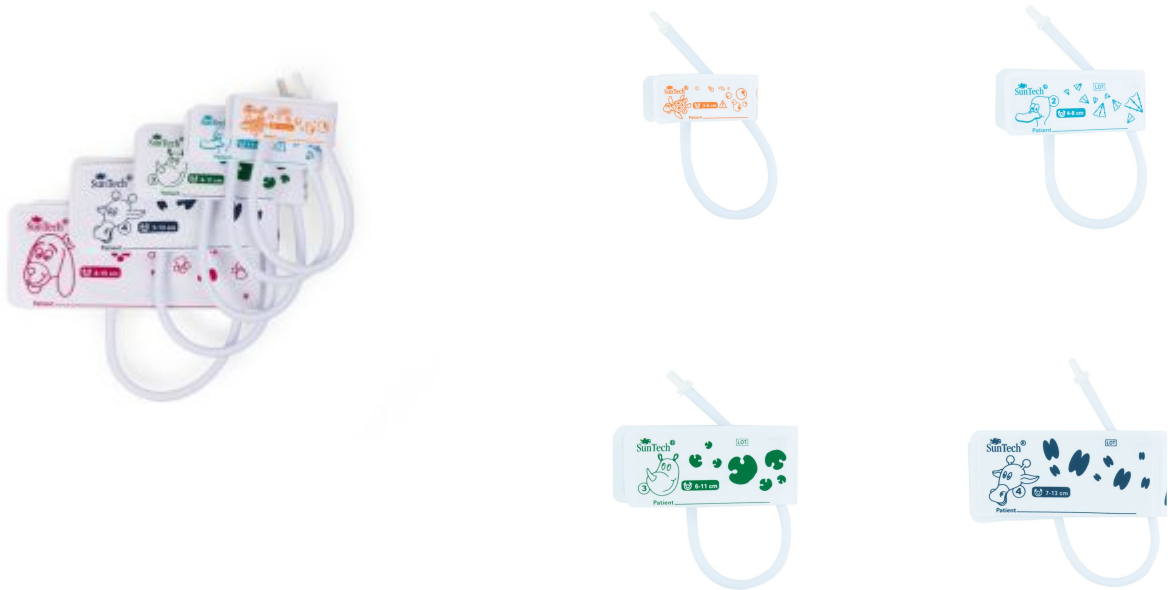

VETERINARY BLOOD PRESSURE CUFFS

VSL-98-0400-GROUPED

PRODUCT DESCRIPTION

Latex Free Replacement Veterinary Blood Pressure Cuffs available in a range of sizes from 3cm - 25cm

Two different types of veterinary blood pressure cuffs connections are available.

The non-locking push fit (or slip fit) connection fits the large majority of oscillometric blood pressure or doppler blood pressure machines. These connections are compatible with the Mindray, Lightning, Suntech and Doppler, amongst many others. The blood pressure cuffs are available individually or as a set of five.

The alternative connection is the bayonet connection fitting, which are only sold individually. This fitment fits directly into a collar connection, and it is compatible with the Edan amongst other machines.

[Click Here for Bayonet Connection Fitting](#)

The blood pressure cuffs are available in sizes 1 to 7. The lower the number, the smaller the circumference of the soft flexible fabric which goes around patient fore limbs, legs or tails to help your practice get accurate measurements.