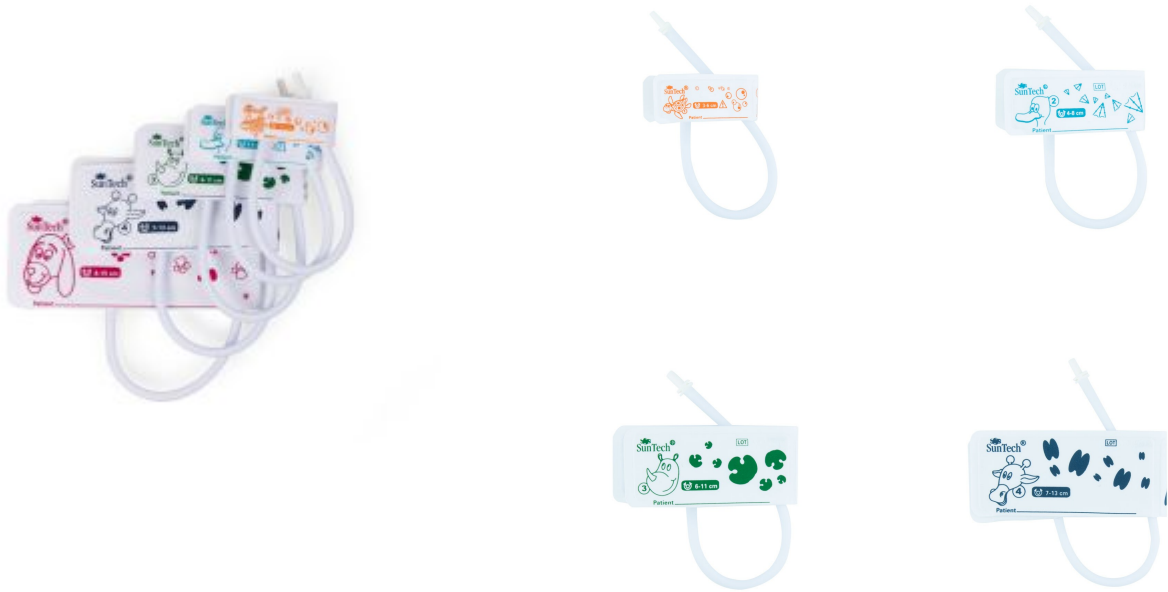

## VETERINARY BLOOD PRESSURE CUFFS

VSL-98-0400-GROUPED

## Latex Free Replacement Veterinary Blood Pressure Cuffs available in a range of sizes from 3cm - 25cm

Two different types of veterinary blood pressure cuffs connections are available.

The non-locking push fit (or slip fit) connection fits the large majority of oscillometric blood pressure or doppler blood pressure machines. These connections are compatible with the Mindray, Lightning, Suntech and Doppler, amongst many others. The blood pressure cuffs are available individually or as a set of five.

The alternative connection is the bayonet connection fitting, which are only sold individually. This fitment fits directly into a collar connection, and it is compatible with the Edan amongst other machines.

[Click Here for Bayonet Connection Fitting](#)

The blood pressure cuffs are available in sizes 1 to 7. The lower the number, the smaller the circumference of the soft flexible fabric which goes around patient fore limbs, legs or tails to help your practice get accurate measurements.