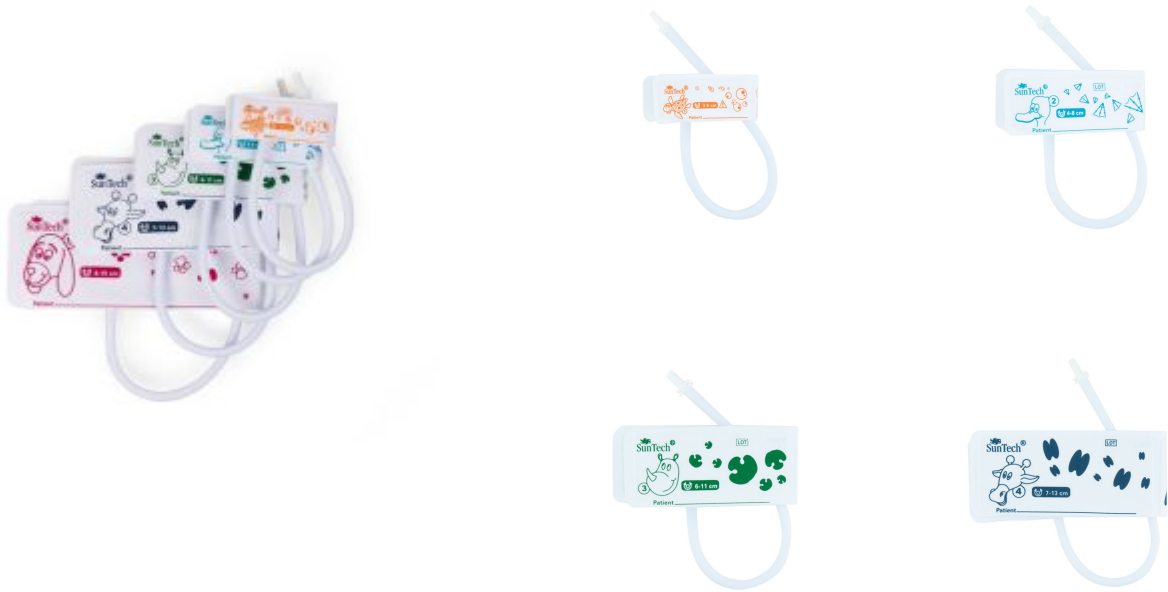

VETERINARY BLOOD PRESSURE CUFFS

VSL-98-0400-GROUPED

PRODUCT DESCRIPTION

Latex Free Replacement Veterinary Blood Pressure Cuffs available in a range of sizes from 3cm - 25cm

Two different types of veterinary blood pressure cuffs connections are available.

The non-locking push fit (or slip fit) connection fits the large majority of oscillometric blood pressure or doppler blood pressure machines. These connections are compatible with the Mindray, Lightning, Suntech and Doppler, amongst many others. The blood pressure cuffs are available individually or as a set of five.

The alternative connection is the bayonet connection fitting, which are only sold individually. This fitment fits directly into a collar connection, and it is compatible with the Edan amongst other machines.

[Click Here for Bayonet Connection Fitting](#)

The blood pressure cuffs are available in sizes 1 to 7. The lower the number, the smaller the circumference of the soft flexible fabric which goes around patient fore limbs, legs or tails to help your practice get accurate measurements.