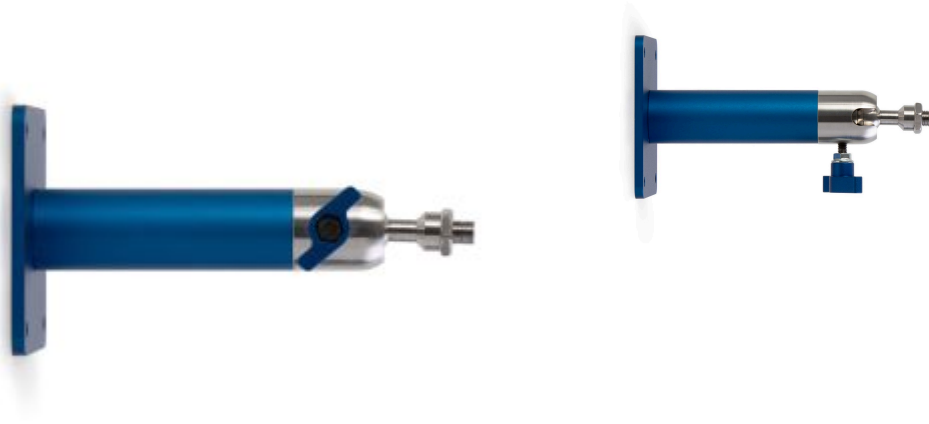

WALL MOUNTING BRACKET

VSL-VS0142

PRODUCT DESCRIPTION

Wall mounting bracket for Lightning Monitor

ADDITIONAL INFORMATION

Animal	N/A
SKU	VSL-VS0142
Type	Cart, Other
Monitor Fit	Vetronic Lightning, Vetronic Sentinel