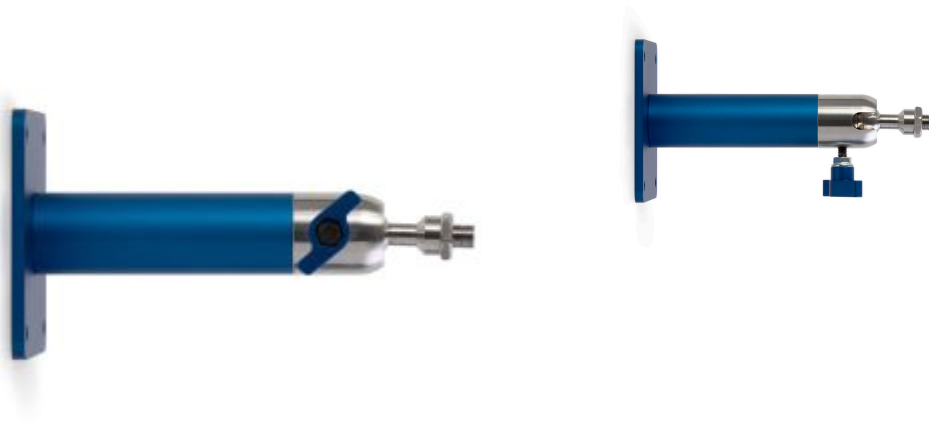

## WALL MOUNTING BRACKET

VSL-VS0142

## PRODUCT DESCRIPTION

Wall mounting bracket for Lightning Monitor

## ADDITIONAL INFORMATION

|                    |                                       |
|--------------------|---------------------------------------|
| <b>Animal</b>      | N/A                                   |
| <b>SKU</b>         | VSL-VS0142                            |
| <b>Type</b>        | Cart, Other                           |
| <b>Monitor Fit</b> | Vetronic Lightning, Vetronic Sentinel |