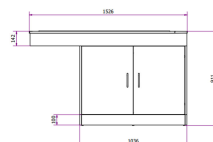

BURTONS SQUARE-END TUB TABLE - CLEARANCE

125-220-CL

PRODUCT DESCRIPTION

Designed with a stainless steel tub top and laminate base this unit makes dirty ops, dental work and other dirty procedures easier, cleaner and more efficient

Featuring a 5.25" (13.34cm) deep heavy gauge 304-grade stainless steel tub with a full length removable grill and double door storage cupboard the square end tub table is a cost effective addition to your practice.

Manufactured to last

We don't just supply it! It was designed and built by Burtons in the UK at our principle manufacturing facility in Maidstone, Kent Using the latest CNC's and laser manufacturing processes and high quality materials this product has been engineered from the ground up & built to last!

Features Include:

- Dimensions: 152cm L x 61cm W x90 cm H
- Complete with double door storage cupboard
- Left and right handed (You decide on install)
- Stainless steel tub