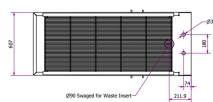

BURTONS SQUARE-END TUB TABLE - CLEARANCE

125-220-CL

PRODUCT DESCRIPTION

Designed with a stainless steel tub top and laminate base this unit makes dirty ops, dental work and other dirty procedures easier, cleaner and more efficient

Featuring a 5.25" (13.34cm) deep heavy gauge 304-grade stainless steel tub with a full length removable grill and double door storage cupboard the square end tub table is a cost effective addition to your practice.

Features Include:

- Dimensions: 152cm L x 61cm W x90 cm H
- Complete with double door storage cupboard
- Left and right handed (You decide on install)
- Stainless steel tub

- Stainless steel grill
- Knee space design
- Taps and waste supplied separately