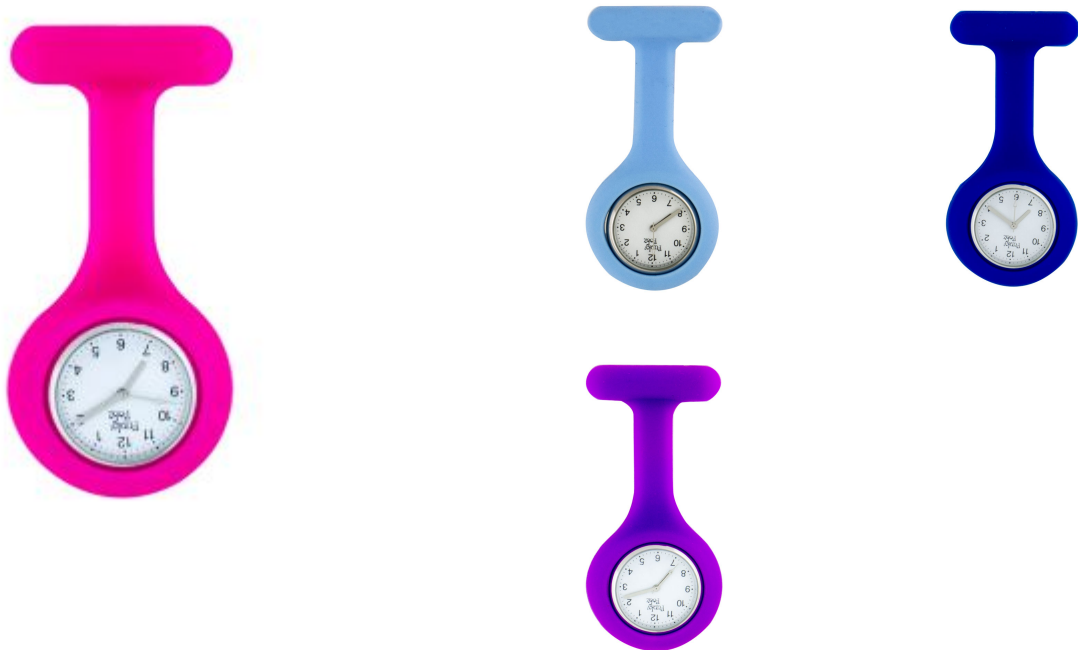

**SILICONE GEL FOB WATCH**

FOBZ-SILICONE-FOB-CONFIG\*

**PRODUCT DESCRIPTION****The extremely popular silicone fob watches available in various colours & styles**

Alloy analogue watch case with silicone housing for easy cleaning. With high quality Japanese quartz movement. Shower proof with a one year manufacturer guarantee.

- Height - 9cm
- Width - 4.5cm

**ADDITIONAL INFORMATION**

<b>Animal</b>	N/A
<b>SKU</b>	FOBZ-silicone-fob-config*