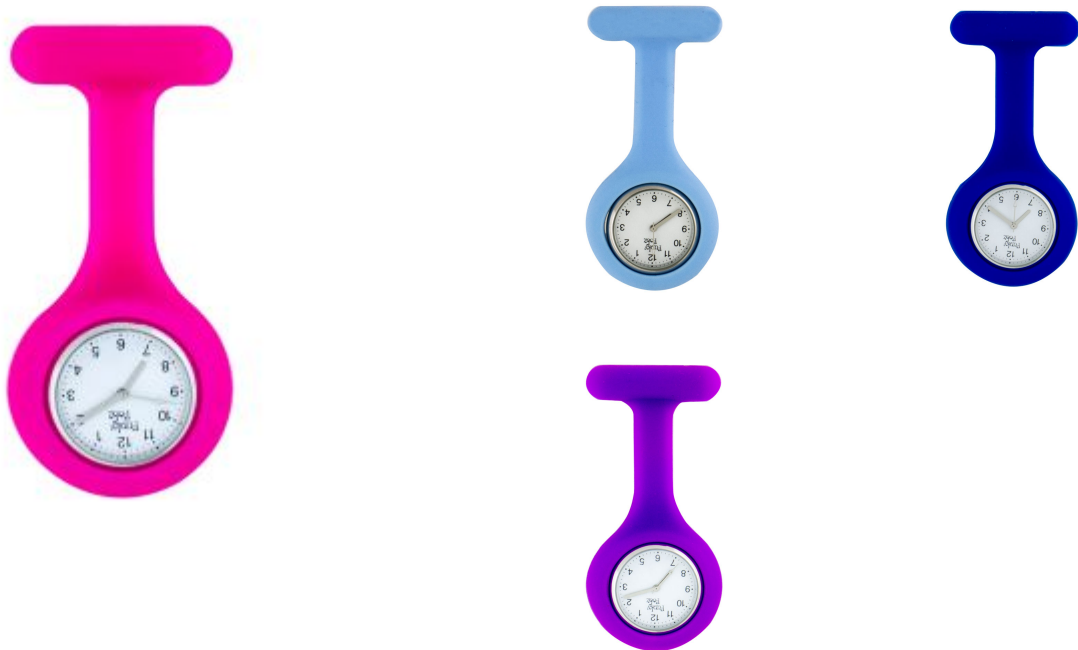

SILICONE GEL FOB WATCH

FOBZ-SILICONE-FOB-CONFIG*

PRODUCT DESCRIPTION

The extremely popular silicone fob watches available in various colours & styles

Alloy analogue watch case with silicone housing for easy cleaning. With high quality Japanese quartz movement. Shower proof with a one year manufacturer guarantee.

- Height - 9cm
- Width - 4.5cm

ADDITIONAL INFORMATION

Animal	N/A
SKU	FOBZ-silicone-fob-config*

Good to know...

At Burton's we know you have a choice to shop with us, that is why we always aim to delight our customers with a fast, easy, shopping experience. Making and sourcing only the best products we can find to fit your needs.