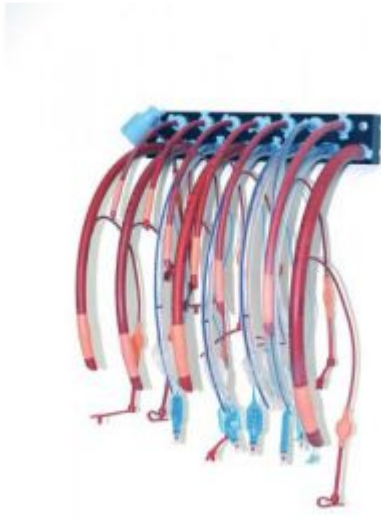

TAPER FIX E.T.TUBE RACK

104-172

**PRODUCT DESCRIPTION**

Tubes are held securely by the tube connector so they don't all fall off when you take one!

- Holds up to 16 tubes.
- Can be mounted horizontally or vertically

ADDITIONAL INFORMATION

Animal	Mixed
SKU	104-172

Good to know...

At Burtons we know you have a choice to shop with us, that is why we always aim to delight our customers with a fast, easy, shopping experience. Making and sourcing only the best products we can find to fit your needs. Price Matching: We regularly check all our prices against competitors so you don't have to. If you do find a like for like product cheaper we will aim to not just match it, but beat it! Backorders: All back ordered items will be ordered and shipped as quickly as we can to you. Special order items may take up to 4 weeks. Once ordered a member of our team will be in contact to keep you informed of estimated delivery dates. Returns Policy: You may return new, unworn or unused products within fourteen (14) days of delivery for a full refund of the cost of the goods, or an exchange if preferred. This is on top of your statutory rights