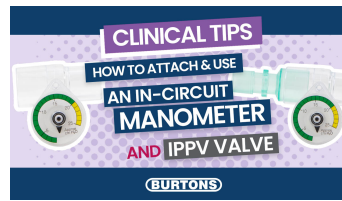

**I.P.P.V. BUTTON VALVE**

103-117

**PRODUCT DESCRIPTION****Intermittent Positive Pressure Ventilation Valve**

For use with any breathing system with a 30mm scavenge valve. Just press the button to occlude flow, system instantly re-opens when released.