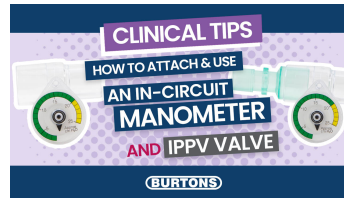

I.P.P.V. BUTTON VALVE

103-117

**PRODUCT DESCRIPTION****Intermittent Positive Pressure Ventilation Valve**

For use with any breathing system with a 30mm scavenge valve. Just press the button to occlude flow, system instantly re-opens when released.