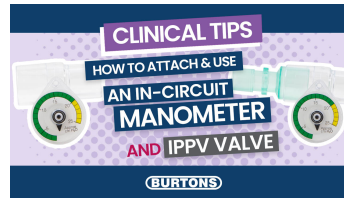

## I.P.P.V. BUTTON VALVE

103-117

# Intermittent Positive Pressure Ventilation Valve

For use with any breathing system with a 30mm scavenge valve. Just press the button to occlude flow, system instantly re-opens when released.