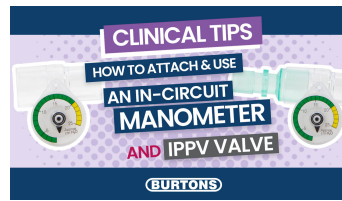

I.P.P.V. BUTTON VALVE

103-117

PRODUCT DESCRIPTION

Intermittent Positive Pressure Ventilation Valve

For use with any breathing system with a 30mm scavenge valve. Just press the button to occlude flow, system instantly re-opens when released.