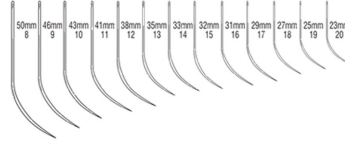

SUTURE HALF CURVED ROUND NEEDLE - CLEARANCE

400-056-GROUP-CL

PRODUCT DESCRIPTION

Sold in packs of 12

ADDITIONAL INFORMATION

Animal

N/A

SKU