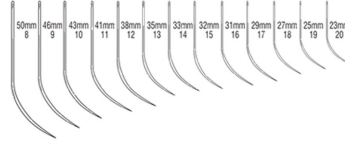

## SUTURE HALF CURVED ROUND NEEDLE - CLEARANCE

400-056-GROUP-CL

### PRODUCT DESCRIPTION

Sold in packs of 12