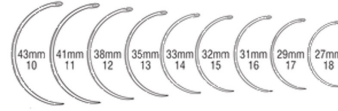

## SUTURE CURVED ROUND NEEDLE

400-058-GROUP

## PRODUCT DESCRIPTION

Sold in packs of 12