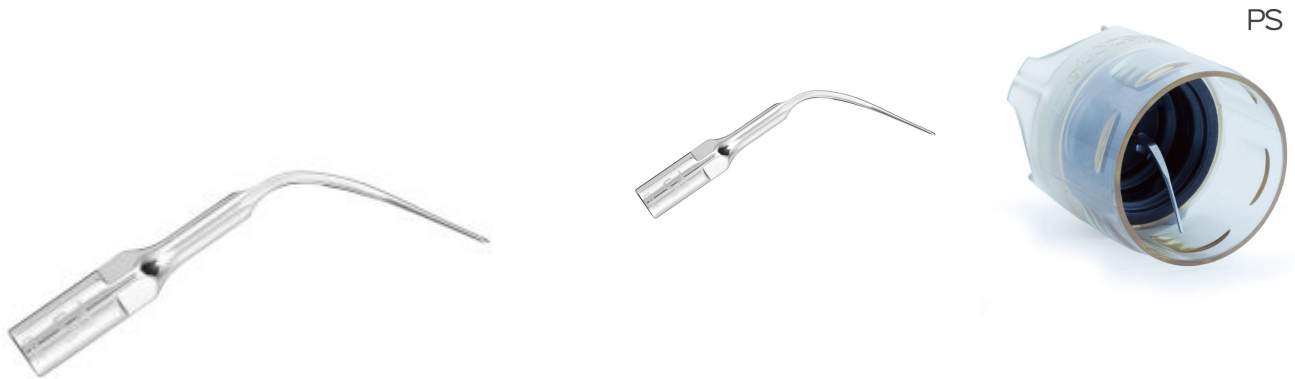

**EMS SCALER TIP PS**

118-218

**PRODUCT DESCRIPTION****Removes 95% of all calculus & mineralized deposits****Key Features:**

- High-quality surgical-grade stainless steel
- Intricate manufacturing process with up to 31 production steps
- Jewel-grade polishing
- Absolutely linear oscillations for unequalled precision and predictable treatment outcome
- Bactericidal action through cavitation and acoustic streaming
- Gentle treatment for maximum conservation of tooth substance
- Unique combination of torque wrench and instrument holder, significantly reducing the risk of instrument loss and contamination

**ADDITIONAL INFORMATION**

<b>Animal</b>	Mixed
<b>SKU</b>	118-218
<b>Brand</b>	EMS