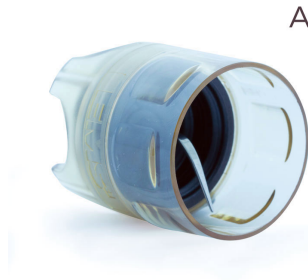

**EMS SCALER TIP A**

118-210

**PRODUCT DESCRIPTION****Precise removal of solid supragingival calculus in all quadrants****Key Features:**

- High-quality surgical steel
- Complex manufacturing process with 31 production steps
- Precise reproducible vibration behavior thanks to highly precise manufacturing
- Suitable for solid supragingival deposits

**ADDITIONAL INFORMATION**

<b>Animal</b>	Small Animal
<b>SKU</b>	118-210
<b>Generic Size</b>	XX-Small
<b>Brand</b>	EMS