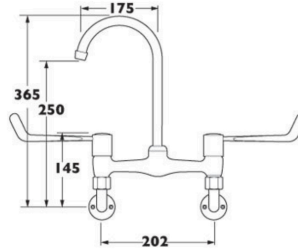

SURGEONS LEVER WALL MOUNTED MIXER TAP

115-261

**PRODUCT DESCRIPTION**

Finished in a high-shine chrome, this high-quality mixer tap is designed for the rigors of commercial use

Features

- Large 6" levers,
- ¼ turn ceramic disc for rapid on/off flow
- Swivelling spout and divided flow