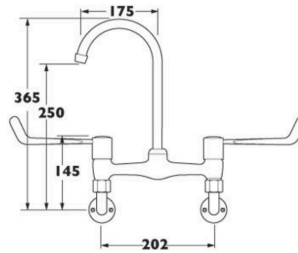

**SURGEONS LEVER WALL MOUNTED MIXER TAP**

115-261

**PRODUCT DESCRIPTION**

**Finished in a high shine chrome, this high quality mixer tap is designed for the riggers of commercial use**

**Features**

- Large 6" levers,
- ¼ turn ceramic disc for rapid on/off flow
- Swivelling spout and divided flow

**ADDITIONAL INFORMATION**

<b>Animal</b>	N/A
<b>SKU</b>	115-261
<b>Colour/Style</b>	Stainless Steel
<b>Operation</b>	Surgeon (Lever)