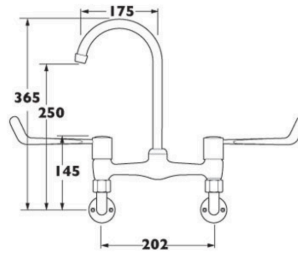

SURGEONS LEVER WALL MOUNTED MIXER TAP

115-261

**PRODUCT DESCRIPTION**

Finished in a high shine chrome, this high quality mixer tap is designed for the riggers of commercial use

Features

- Large 6" levers,
- ¼ turn ceramic disc for rapid on/off flow
- Swivelling spout and divided flow