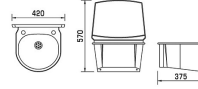

ALL IN ONE HANDSFREE WASH STATION

115-275

**PRODUCT DESCRIPTION****Stainless steel (304) hand wash basin**

Complete with basin, drain boss with Knee-operated push-front panel for hands-free use .

Includes: knee-valve, pre-mixer valve, swivel spout, water hose & tap hole stopper.

Bowl: 360 x 270 x 100 deep

ADDITIONAL INFORMATION

Animal	N/A
SKU	115-275
Overall Product Dimensions (mm)	420 x 375 x 570
Colour/Style	Stainless Steel
Operation	Knee

Good to know...

At Burton's we know you have a choice to shop with us, that is why we always aim to delight our customers with a fast, easy, shopping experience. Making and sourcing only the best products we can find to fit your needs.