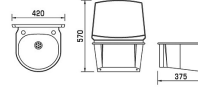

ALL IN ONE HANDSFREE WASH STATION

115-275

PRODUCT DESCRIPTION

Stainless steel (304) hand wash basin

Complete with basin, drain boss with Knee-operated push-front panel for hands-free use .

Includes: knee-valve, pre-mixer valve, swivel spout, water hose & tap hole stopper.

Bowl: 360 x 270 x 100 deep

ADDITIONAL INFORMATION

Animal	N/A
SKU	115-275
Overall Product Dimensions (mm)	420 x 375 x 570
Colour/Style	Stainless Steel
Operation	Knee

Good to know...

At Burtons we know you have a choice to shop with us, that is why we always aim to delight our customers with a fast, easy, shopping experience. Making and sourcing only the best products we can find to fit your needs. Price Matching: We regularly check all our prices against competitors so you don't have to. If you do find a like for like product cheaper we will aim to not just match it, but beat it! Backorders: All back ordered items will be ordered and shipped as quickly as we can to you. Special order items may take up to 4 weeks. Once ordered a member of our team will be in contact to keep you informed of estimated delivery dates. Returns Policy: You may return new, unworn or unused products within fourteen (14) days of delivery for a full refund of the cost of the goods, or an exchange if preferred. This is on top of your statutory rights