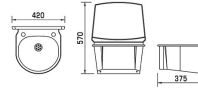

ALL IN ONE HANDSFREE WASH STATION

115-275

**PRODUCT DESCRIPTION****Stainless steel (304) hand wash basin**

Complete with basin, drain boss with Knee-operated push-front panel for hands-free use .

Includes: knee-valve, pre-mixer valve, swivel spout, water hose & tap hole stopper.

Bowl: 360 x 270 x 100 deep

ADDITIONAL INFORMATION

| | |
|--|-----------------|
| Animal | N/A |
| SKU | 115-275 |
| Overall Product Dimensions (mm) | 420 x 375 x 570 |
| Colour/Style | Stainless Steel |
| Operation | Knee |