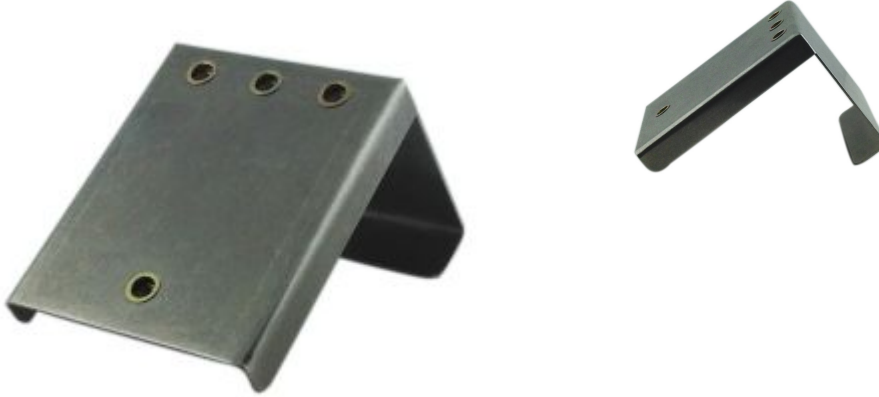

BRACKET FOR HIBISCRUB BOTTLE DISPENSER TO FIT BURTONS SCRUB SINK

115-294

PRODUCT DESCRIPTION

Burtons hibi scrub dispenser bracket (115-292) adaptor allowing fitment to Burtons Scrub Sink

- Includes required screws

ADDITIONAL INFORMATION

Animal	N/A
SKU	115-294
Colour/Style	Silver
Brand	Burtons

Good to know...

At Burtons we know you have a choice to shop with us, that is why we always aim to delight our customers with a fast, easy, shopping experience. Making and sourcing only the best products we can find to fit your needs. Price Matching: We regularly check all our prices against competitors so you don't have to. If you do find a like for like product cheaper we will aim to not just match it, but beat it! Backorders: All back ordered items will be ordered and shipped as quickly as we can to you. Special order items may take up to 4 weeks. Once ordered a member of our team will be in contact to keep you informed of estimated delivery dates. Returns Policy: You may return new, unworn or unused products within fourteen (14) days of delivery for a full refund of the cost of the goods, or an exchange if preferred. This is on top of your statutory rights